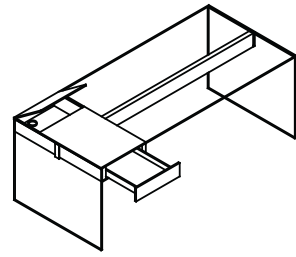

## Air Desk W

2013

Desk with 12mm transparent, extralight or smoked "grigio Italia" tempered glass. Also available with painted glass top as per samples in the bright or satin version and extralight glass sides. On request, smoked "grigio Italia" or bright/satin painted glass sides. Bright or satin stainless steel, anodized aluminium or embossed white or black lacquered metal parts. Black hand brushed anodized aluminium, on request. Drawer in natural ash, tobacco stained or black stained open pore ash. Equipped unit for cable management. Drawer available on the right or left side. Position to be confirmed when placing the order.

Cm (L x W x H)	Inches (L x W x H)
140 x 65 x 74	55¼ x 25¾ x 29¼
160 x 65 x 74	63 x 25¾ x 29¼
180 x 65 x 74	71 x 25¾ x 29¼
180 x 90 x 74	71 x 35½ x 29¼
200 x 90 x 74	78¾ x 35½ x 29¼