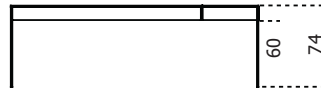

## Air Desk W

2013

Desk with 12mm transparent, extralight or smoked "grigio Italia" tempered glass. Also available with painted glass top as per samples in the bright or satin version and extralight glass sides. On request, smoked "grigio Italia" or bright/satin painted glass sides. Bright or satin stainless steel, anodized aluminium or embossed white or black lacquered metal parts. Black hand brushed anodized aluminium, on request. Drawer in natural ash, tobacco stained or black stained open pore ash. Equipped unit for cable management. Drawer available on the right or left side. Position to be confirmed when placing the order.

Cm (L x W x H)	Inches (L x W x H)
140 x 65 x 74	55¼ x 25¾ x 29¼
160 x 65 x 74	63 x 25¾ x 29¼
180 x 65 x 74	71 x 25¾ x 29¼
180 x 90 x 74	71 x 35½ x 29¼
200 x 90 x 74	78¾ x 35½ x 29¼