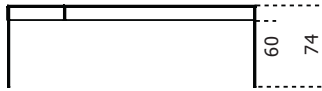

## Air Desk W

2013

Desk with 12mm transparent, extralight or smoked "grigio Italia" tempered glass. Also available with painted glass top as per samples in the bright or satin version and extralight glass sides. On request, smoked "grigio Italia" or bright/satin painted glass sides. Bright or satin stainless steel, anodized aluminium or embossed white or black lacquered metal parts. Black hand brushed anodized aluminium, on request. Drawer in natural ash, tobacco stained or black stained open pore ash. Equipped unit for cable management. Drawer available on the right or left side. Position to be confirmed when placing the order.

Cm (L x W x H)	Inches (L x W x H)
140 x 65 x 74	55¼ x 25¾ x 29¼
160 x 65 x 74	63 x 25¾ x 29¼
180 x 65 x 74	71 x 25¾ x 29¼
180 x 90 x 74	71 x 35½ x 29¼
200 x 90 x 74	78¾ x 35½ x 29¼